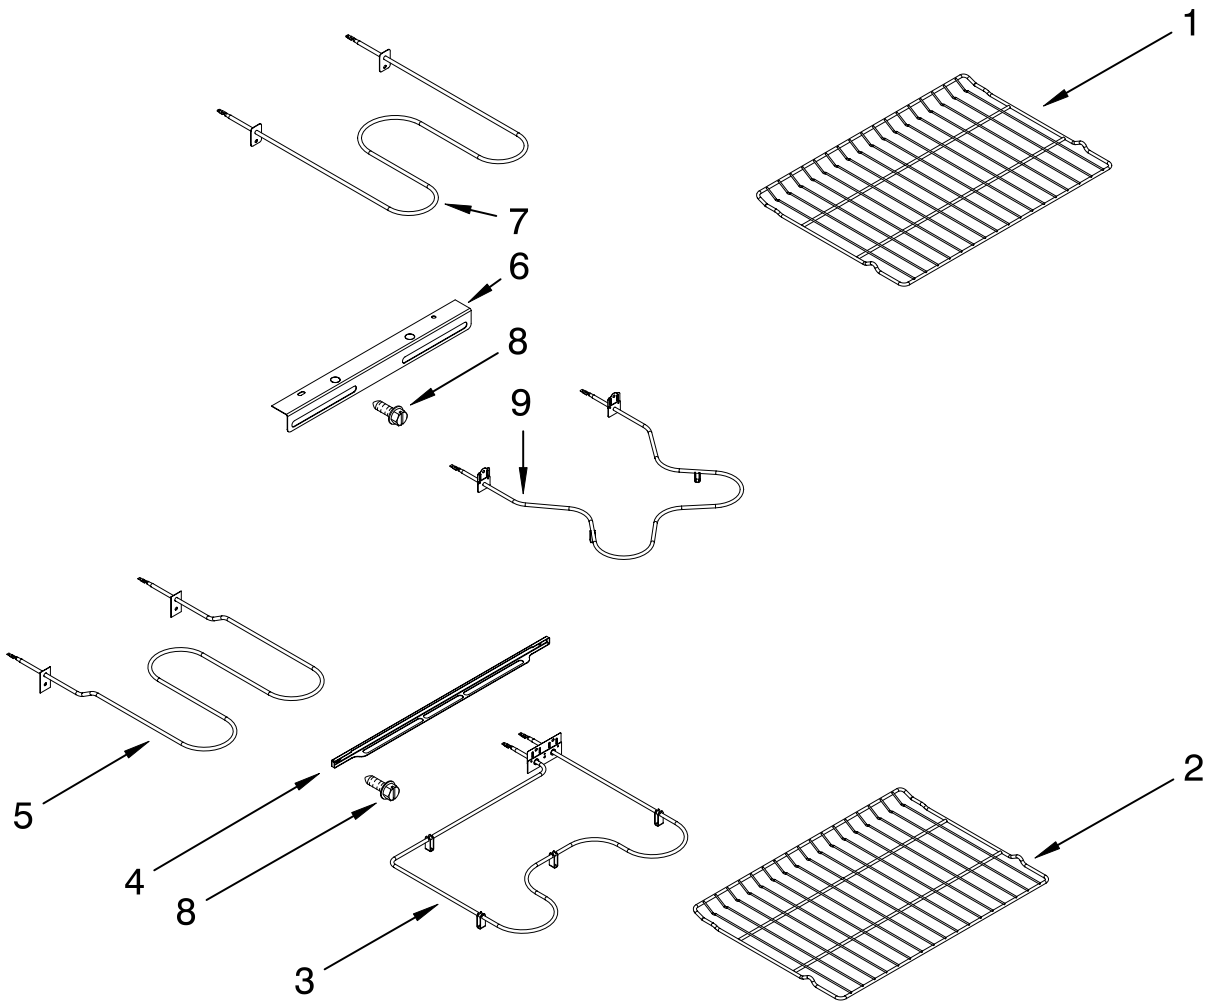

RACK AND ELEMENT PARTS

For Models: MER6755AAS26

(Stainless)

The model(s) number shown may be different than what is printed on the model/serial tag of your product. The number(s) shown combine the model number and the first two digits of the serial number from the product tag.

Illus. No.	Part No.	DESCRIPTION
1	7801P159-60	Rack, Upper
2	7801P173-60	Rack, Lwr Oven (2)
3	7406P428-60	Element, Bake Lower
4	3807F494-45	Support, Broil Element
5	7406P205-60	Element, Broil
6	3807F749-45	Support, Broil Element (Upper)
7	7406P474-60	Element, Broil (Upper)
8	7101P376-60	Screw
9	7406P427-60	Element, Bake (Upper)

FOR ORDERING INFORMATION REFER TO PARTS PRICE LIST